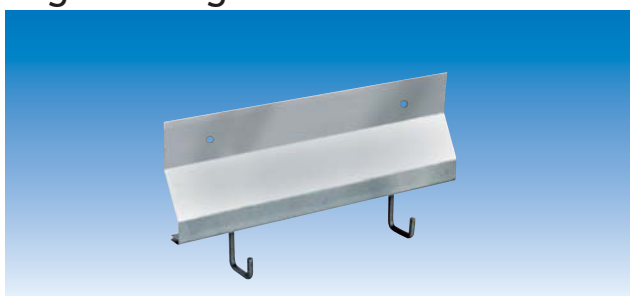

Bag holding hooks

- For the distribution of bags in wads.
  Length: 33 cm.
  2 attaching modes: mural or attachable.
  Also available in simple hooks.

	Code
<u>Mural or on furniture</u>	8860
<u>Attachable</u>	8861